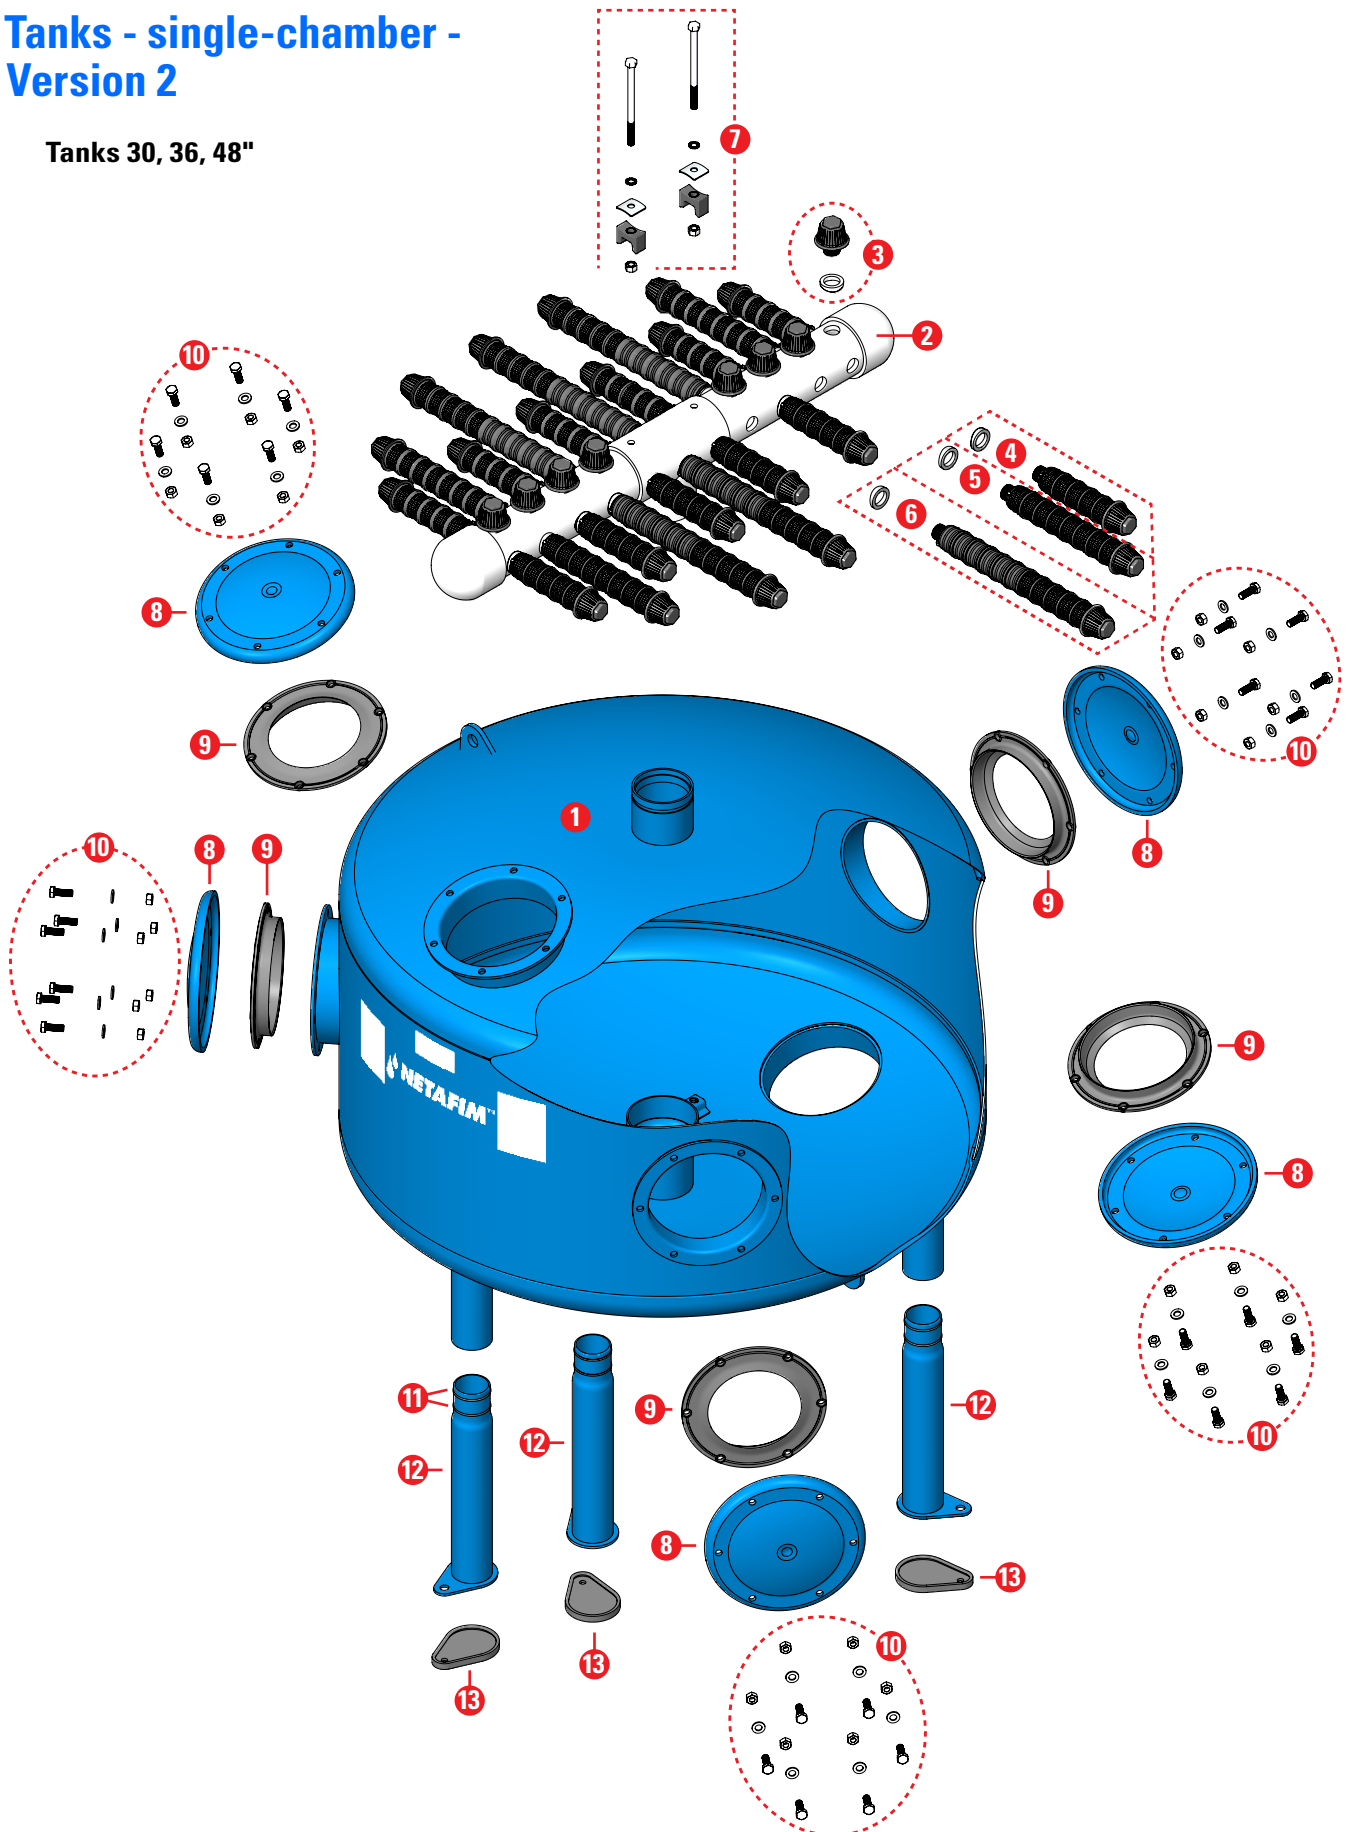

SPARE PARTS BREAKDOWN:

Metal single chamber V2 30" 36" 48"

Tanks - single-chamber - Version 2

Tanks 30, 36, 48"

Part	Description	Tank diameter (in)	Cat. No.
1	Filter body	Not available as spare part	
2	Undedrain collector	30	71915-000124
		36	71915-000125
		48	71915-000126
3	Mushroom + washer	All	71915-000127
4	Underdrain element - S + washer	All	71915-000131
5	Underdrain element - M + washer	36, 48	71915-000132
6	Underdrain element - L + washer	48	71915-000133
7	Underdrain Bolts and nuts kit (bolts, washers, nuts, rubber washers and SST washers)	All	71915-000245
8	Top/Side/Bottom service cover 9"	All	71915-000233
9	Top/Side/Bottom service cover gasket 9"	All	71915-000232
10	Cover bolts, nuts and washers kit – (include 6 units of bolts, nuts and washers)	All	71915-000137
11	O-ring for extension leg (set - 6 O-rings)	All	71915-000252
12	Extension standard leg + O-ring (standard leg + rubber gasket + 2 O-rings)	All	71915-000250
	Extension long leg + O-ring (long leg + rubber gasket + 2 O-rings)	48	71915-000251
13	Rubber leg cup	All	71915-000136

Quantity of underdrain elements

Tank diameter (in)	Underdrain elements			Mushroom diffusers
	S	M	L	
30	10	-	-	2
36	8	6	-	4
48	12	4	6	8